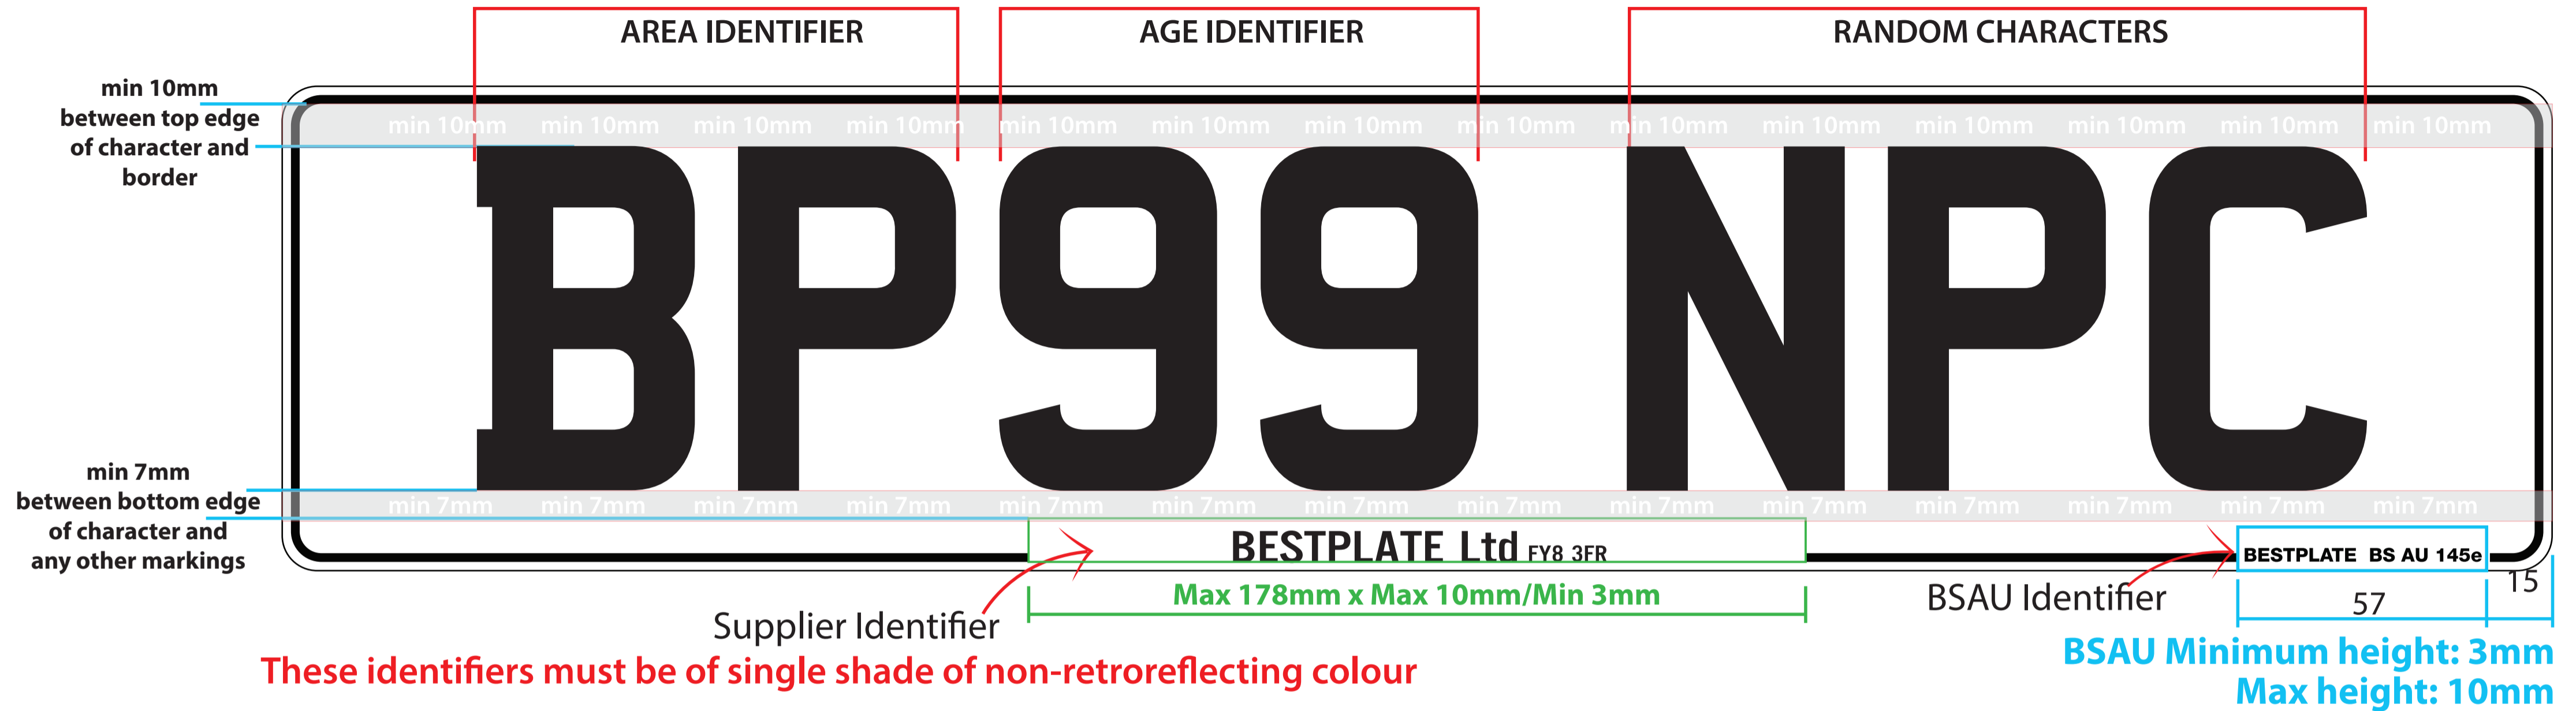

UK NUMBERPLATE LEGISLATION & FORMAT

Examples of legal flags

Optional Borders:
Single shade of non-retroreflecting colour of no more than 5mm in width